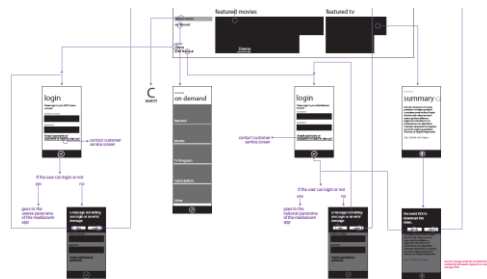

2 Example: Interaction model

Microsoft | Innovation Center
Mobility Solutions